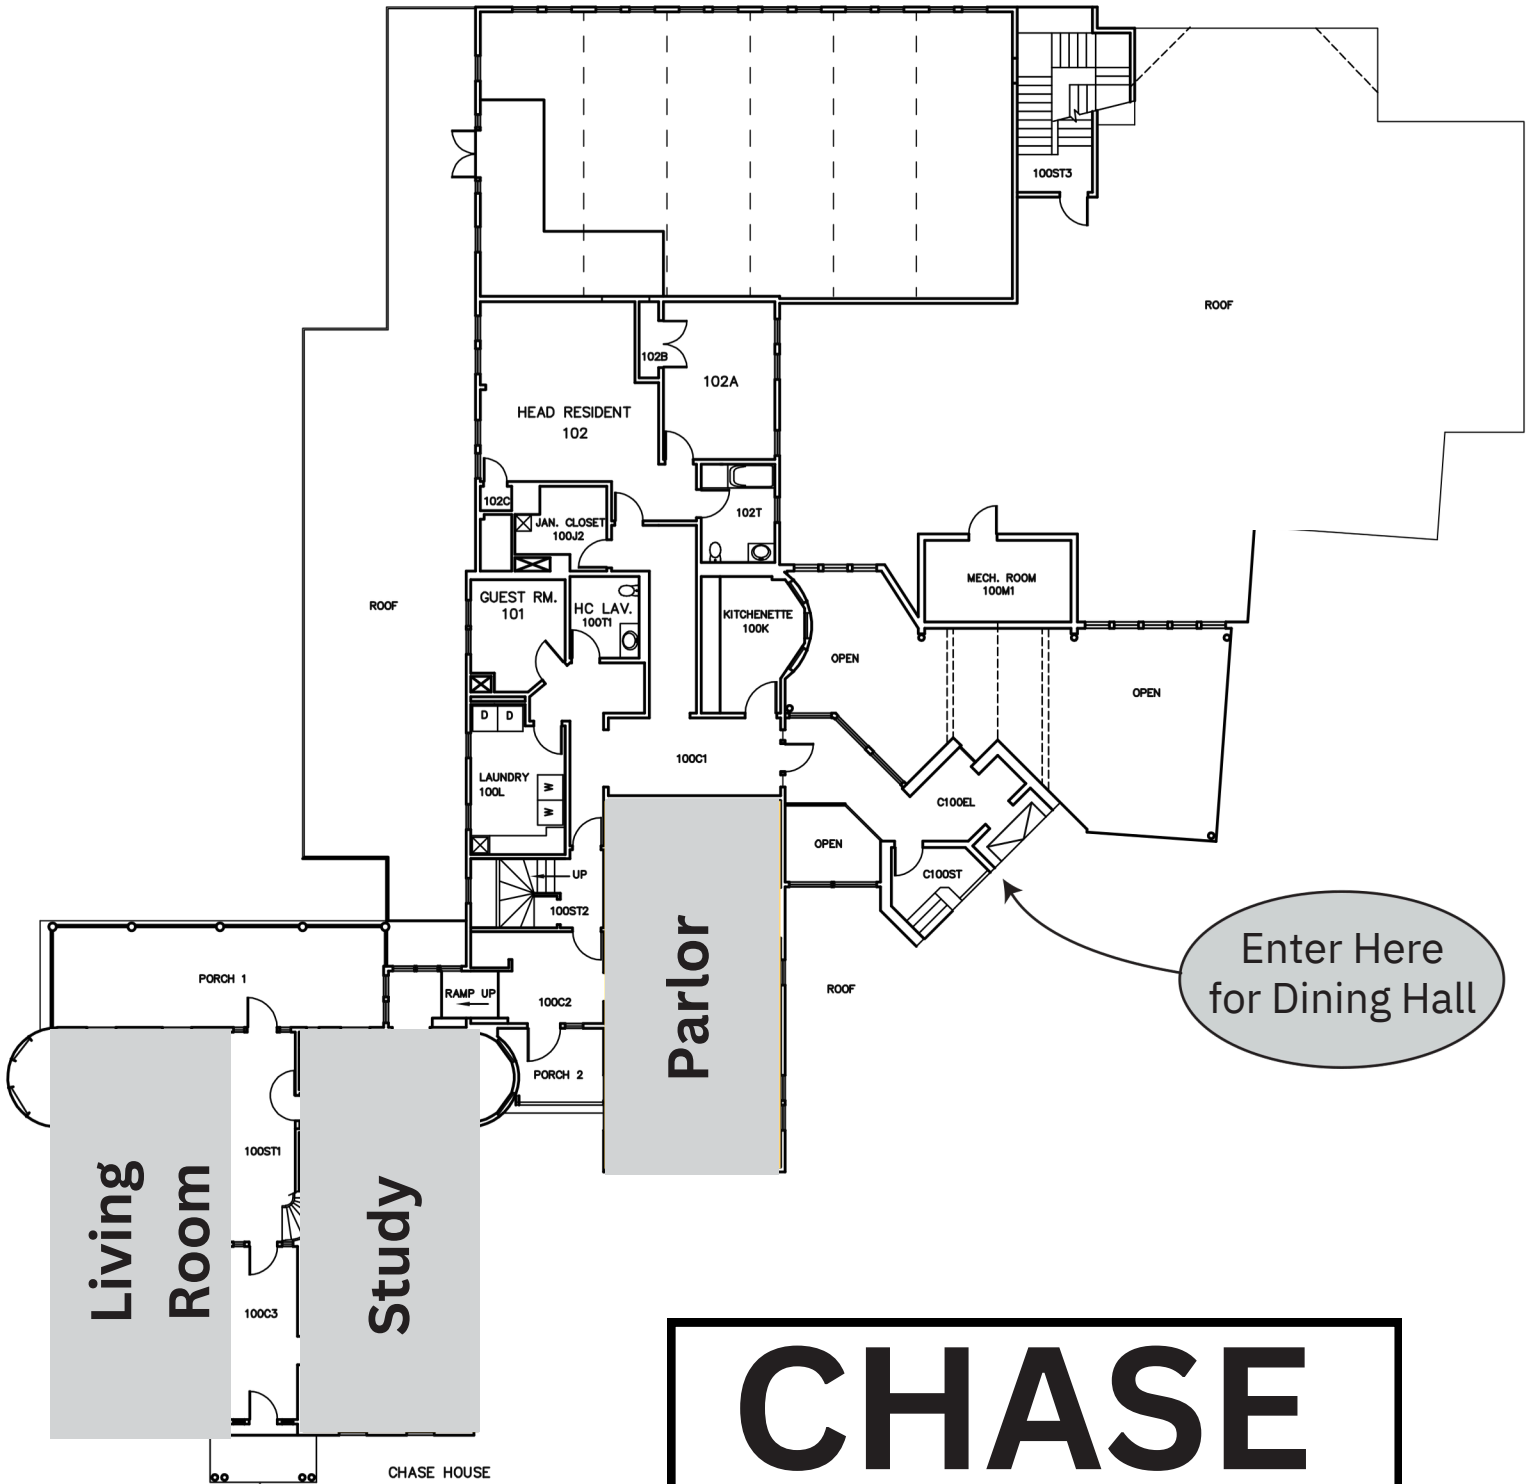

BALDWIN

**Room 001
Downstairs**

Note: there's also a basement lounge we can use. Stairs are behind the Living Room

CHAPIN

Living Room

Foyer

ENTER

Enter Here
for Dining Hall

Enter off Elm St.

CHASE

Upper Level

DUCKETT

GILLETT

Enter off Portico

Northrop

Northrop House
First Floor

Enter off
Portico

To Basement
Lounge

Dining
Room

Living
Room

Study

Office

Room
105

Room
104

Room
106

Room
103

Room
107

Lavatory
100T1

Bath
102T

Room
108

Room
102

Dishwashing
100DW