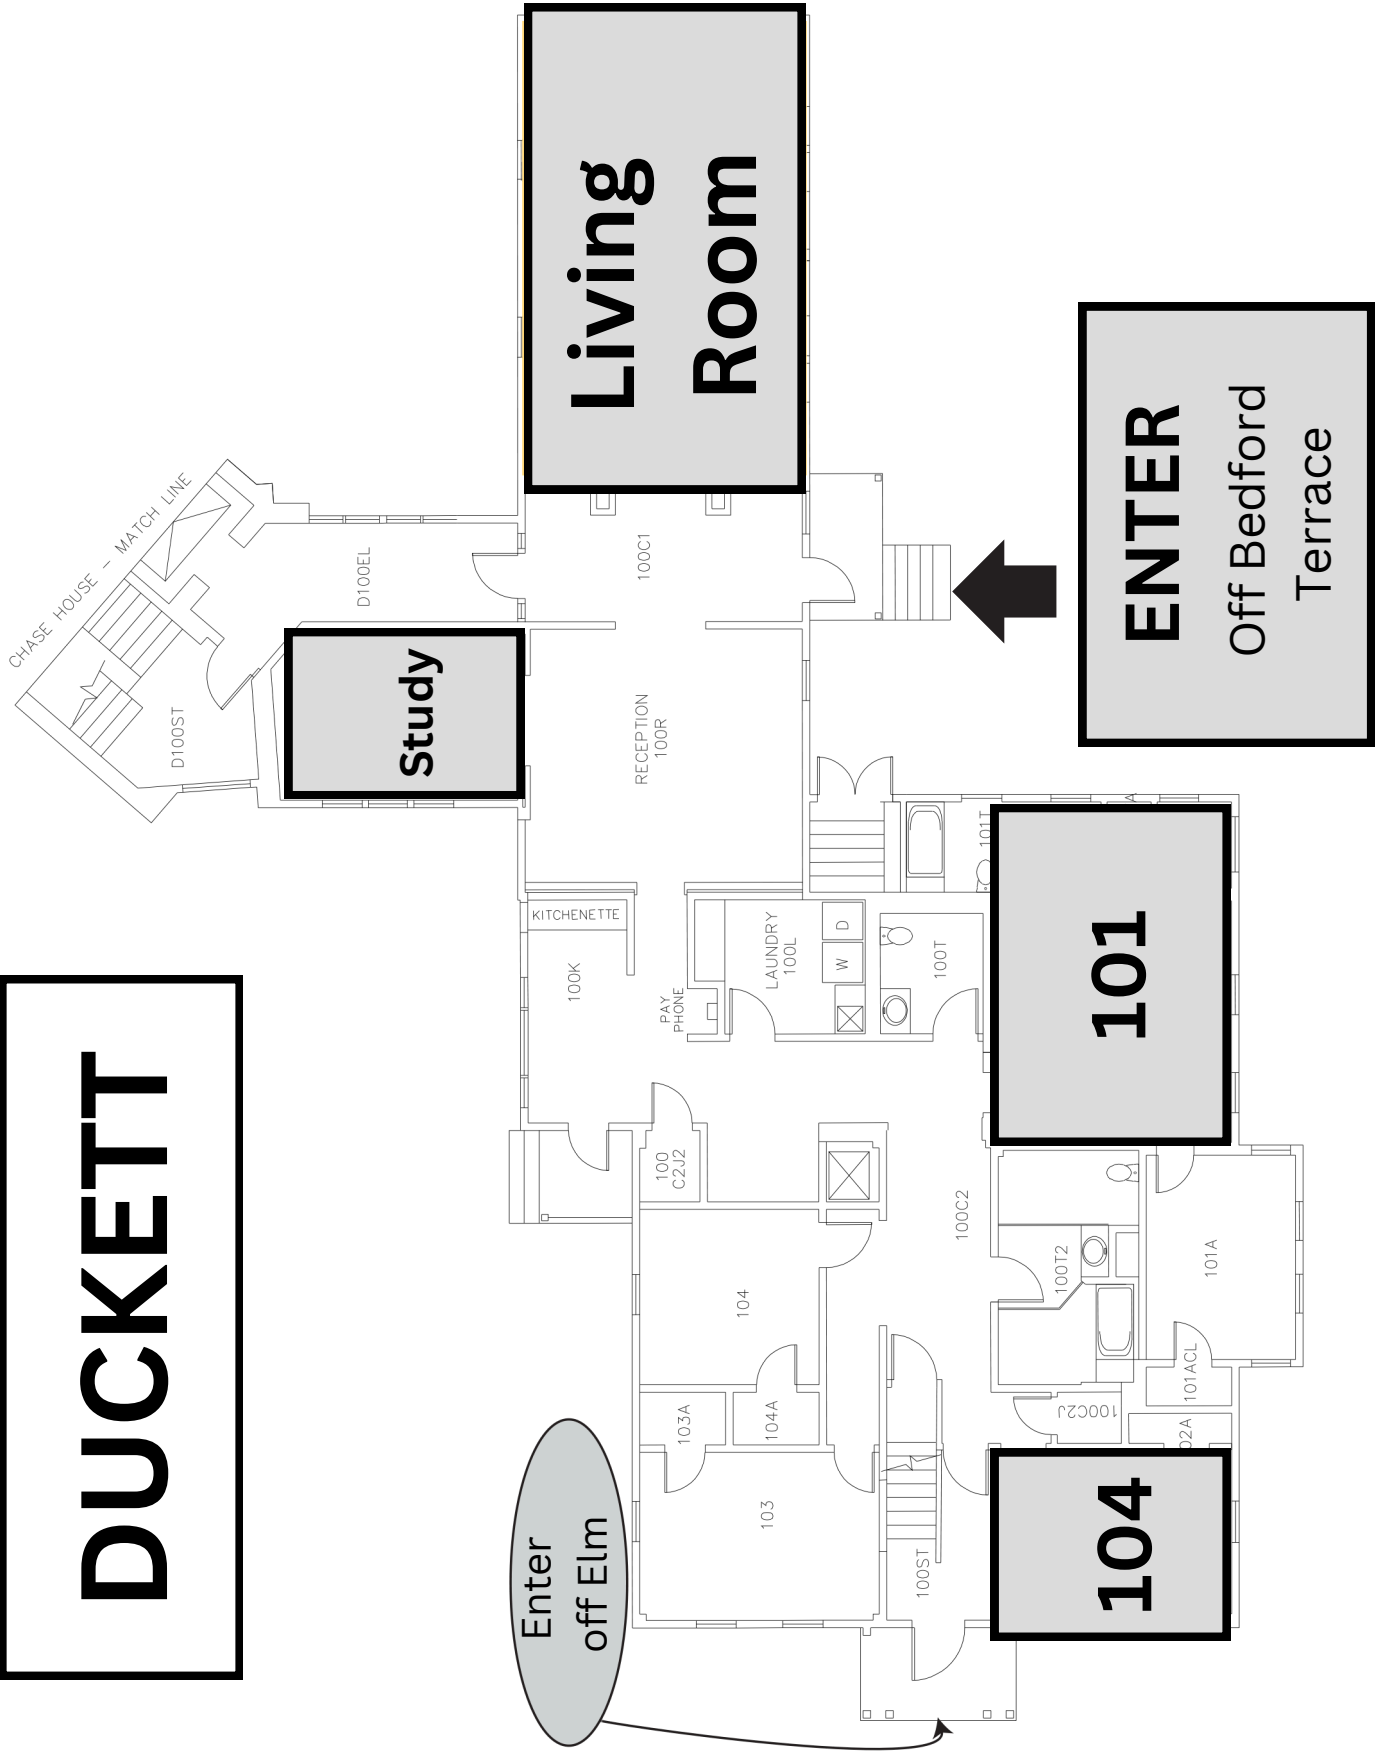

BALDWIN

**Room 001
Downstairs**

Note: there's also a basement lounge we can use. Stairs are behind the Living Room

CHAPIN

Living Room

Foyer

ENTER

Enter Here
for Dining Hall

Enter off Elm St.

CHASE

Upper Level

DUCKETT

GILLETT

Enter off Portico

Northrop

Northrop House
First Floor

Enter off
Portico

To Basement
Lounge

Dining
Room

Living
Room

Study

Office

Room
105

Room
104

Room
106

Room
103

Room
107

Lavatory
100T1

Bath
102T

Room
108

Room
102

Dishwashing
100DW