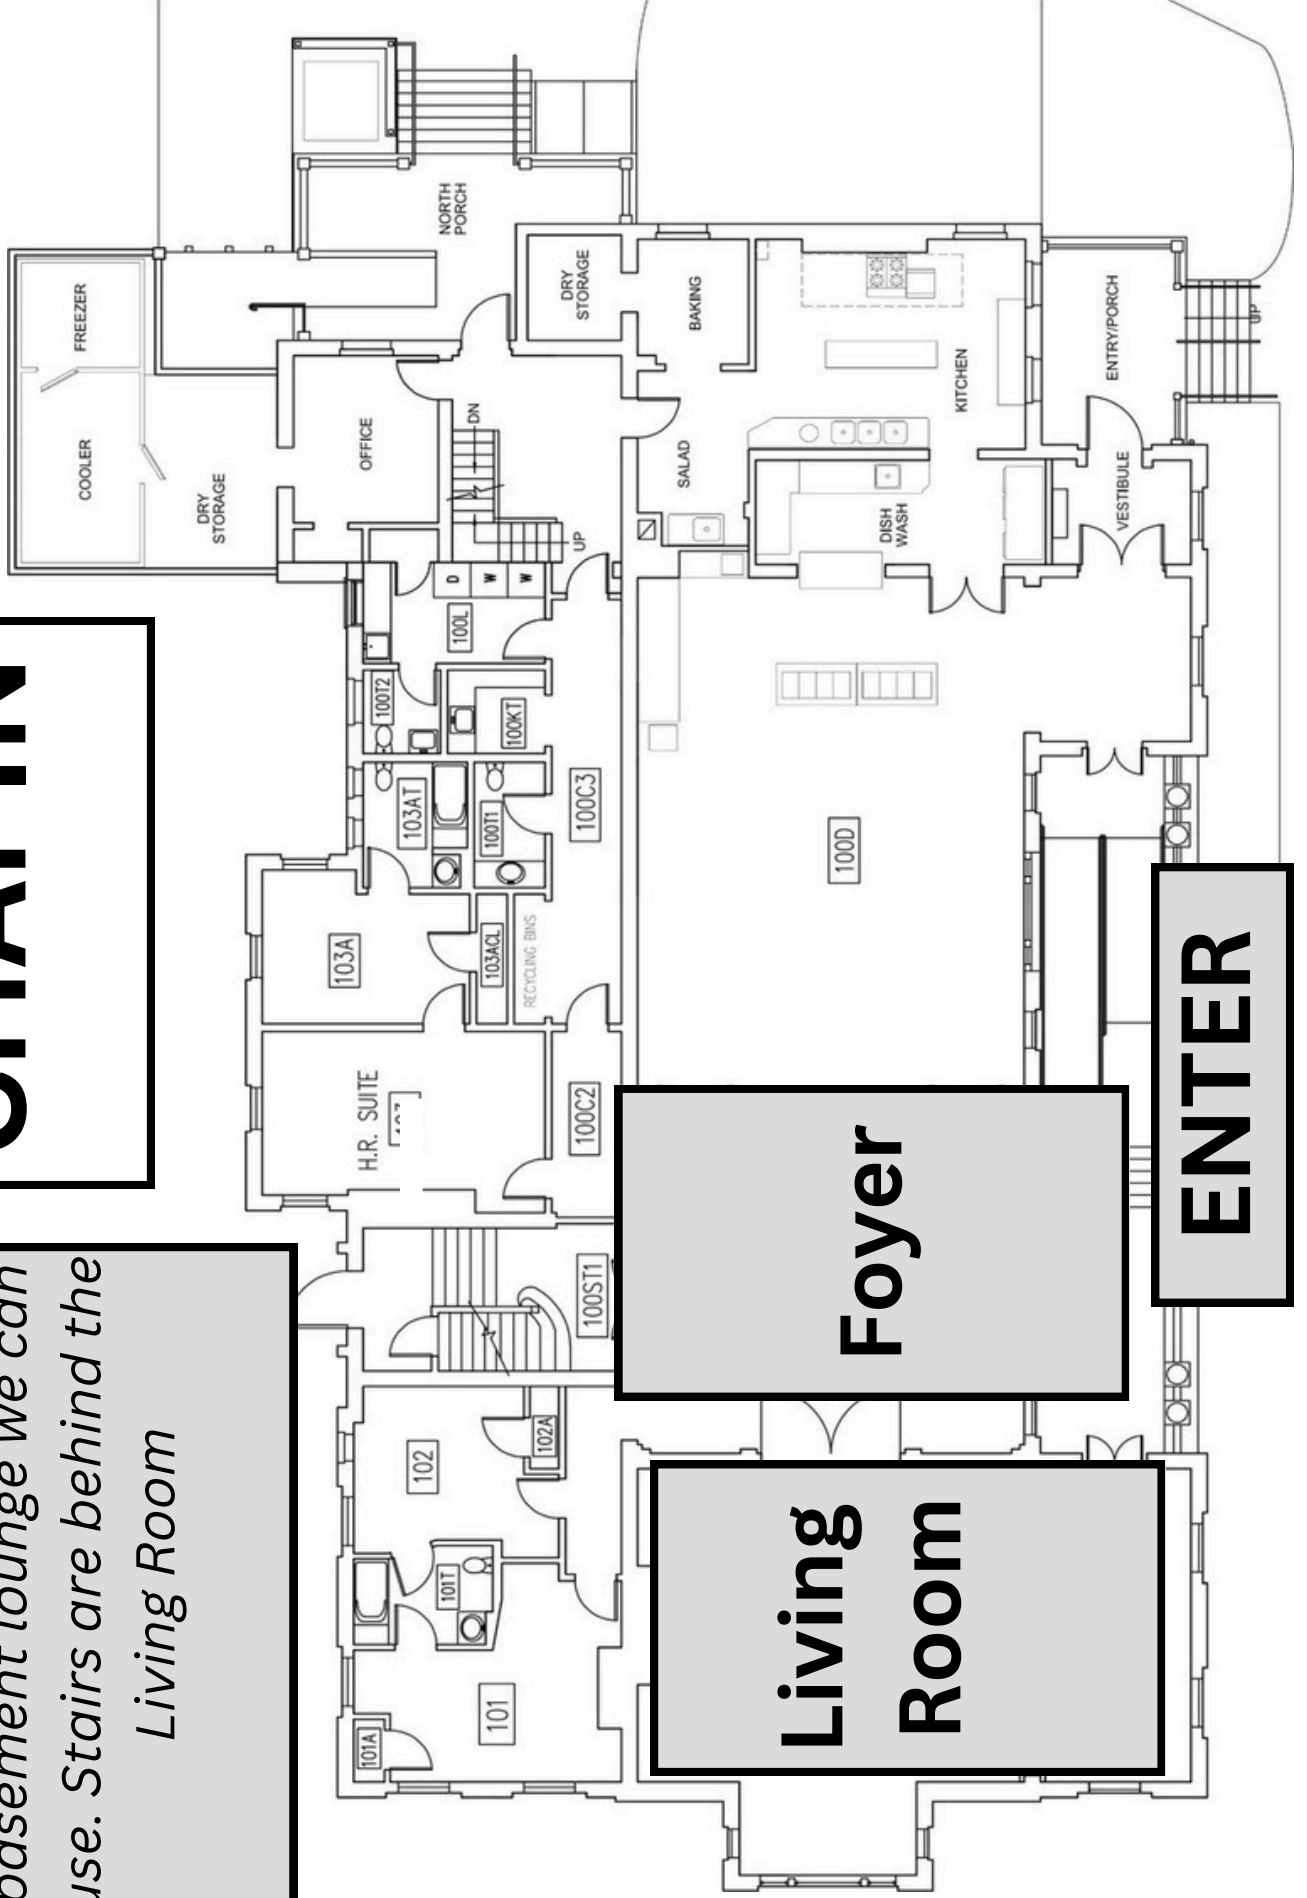

BALDWIN

**Room 001
Downstairs**

Note: there's also a basement lounge we can use. Stairs are behind the Living Room

CHAPIN

Living Room

Foyer

ENTER

Enter Here
for Dining Hall

Enter off Elm St.

CHASE

Upper Level

DUCKETT

GILLETT

Enter off Portico

Northrop

Northrop House
First Floor

Enter off
Portico

To Basement
Lounge

Dining
Room

Living
Room

Study

Office

Room
105

Room
104

Room
106

Room
103

Room
107

Lavatory
100T1

Bath
102T

Room
108

Room
102

Dishwashing
100DW