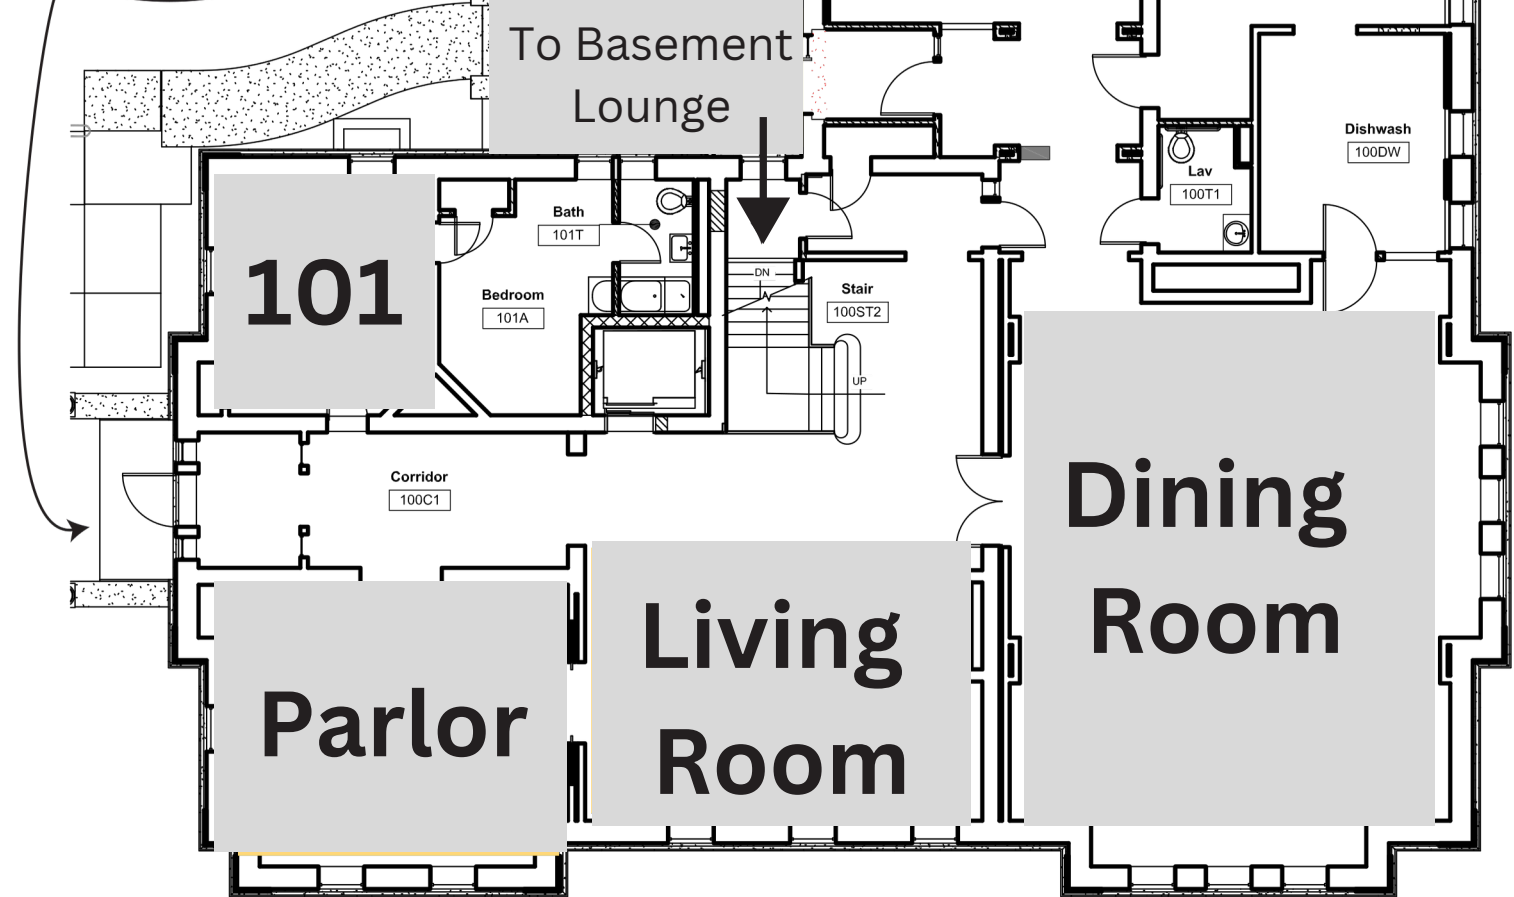

BALDWIN

**Room 001
Downstairs**

Note: there's also a basement lounge we can use. Stairs are behind the Living Room

CHAPIN

Living Room

Foyer

ENTER

Enter Here
for Dining Hall

Enter off Elm St.

CHASE

Upper Level

DUCKETT

GILLETT

Enter off Portico

Northrop

Northrop House
First Floor

Enter off
Portico

To Basement
Lounge

Dining
Room

Living
Room

Study

Office

Room
105

Room
104

Room
106

Room
103

Room
107

Lavatory
100T1

Bath
102T

Room
108

Room
102

Dishwashing
100DW