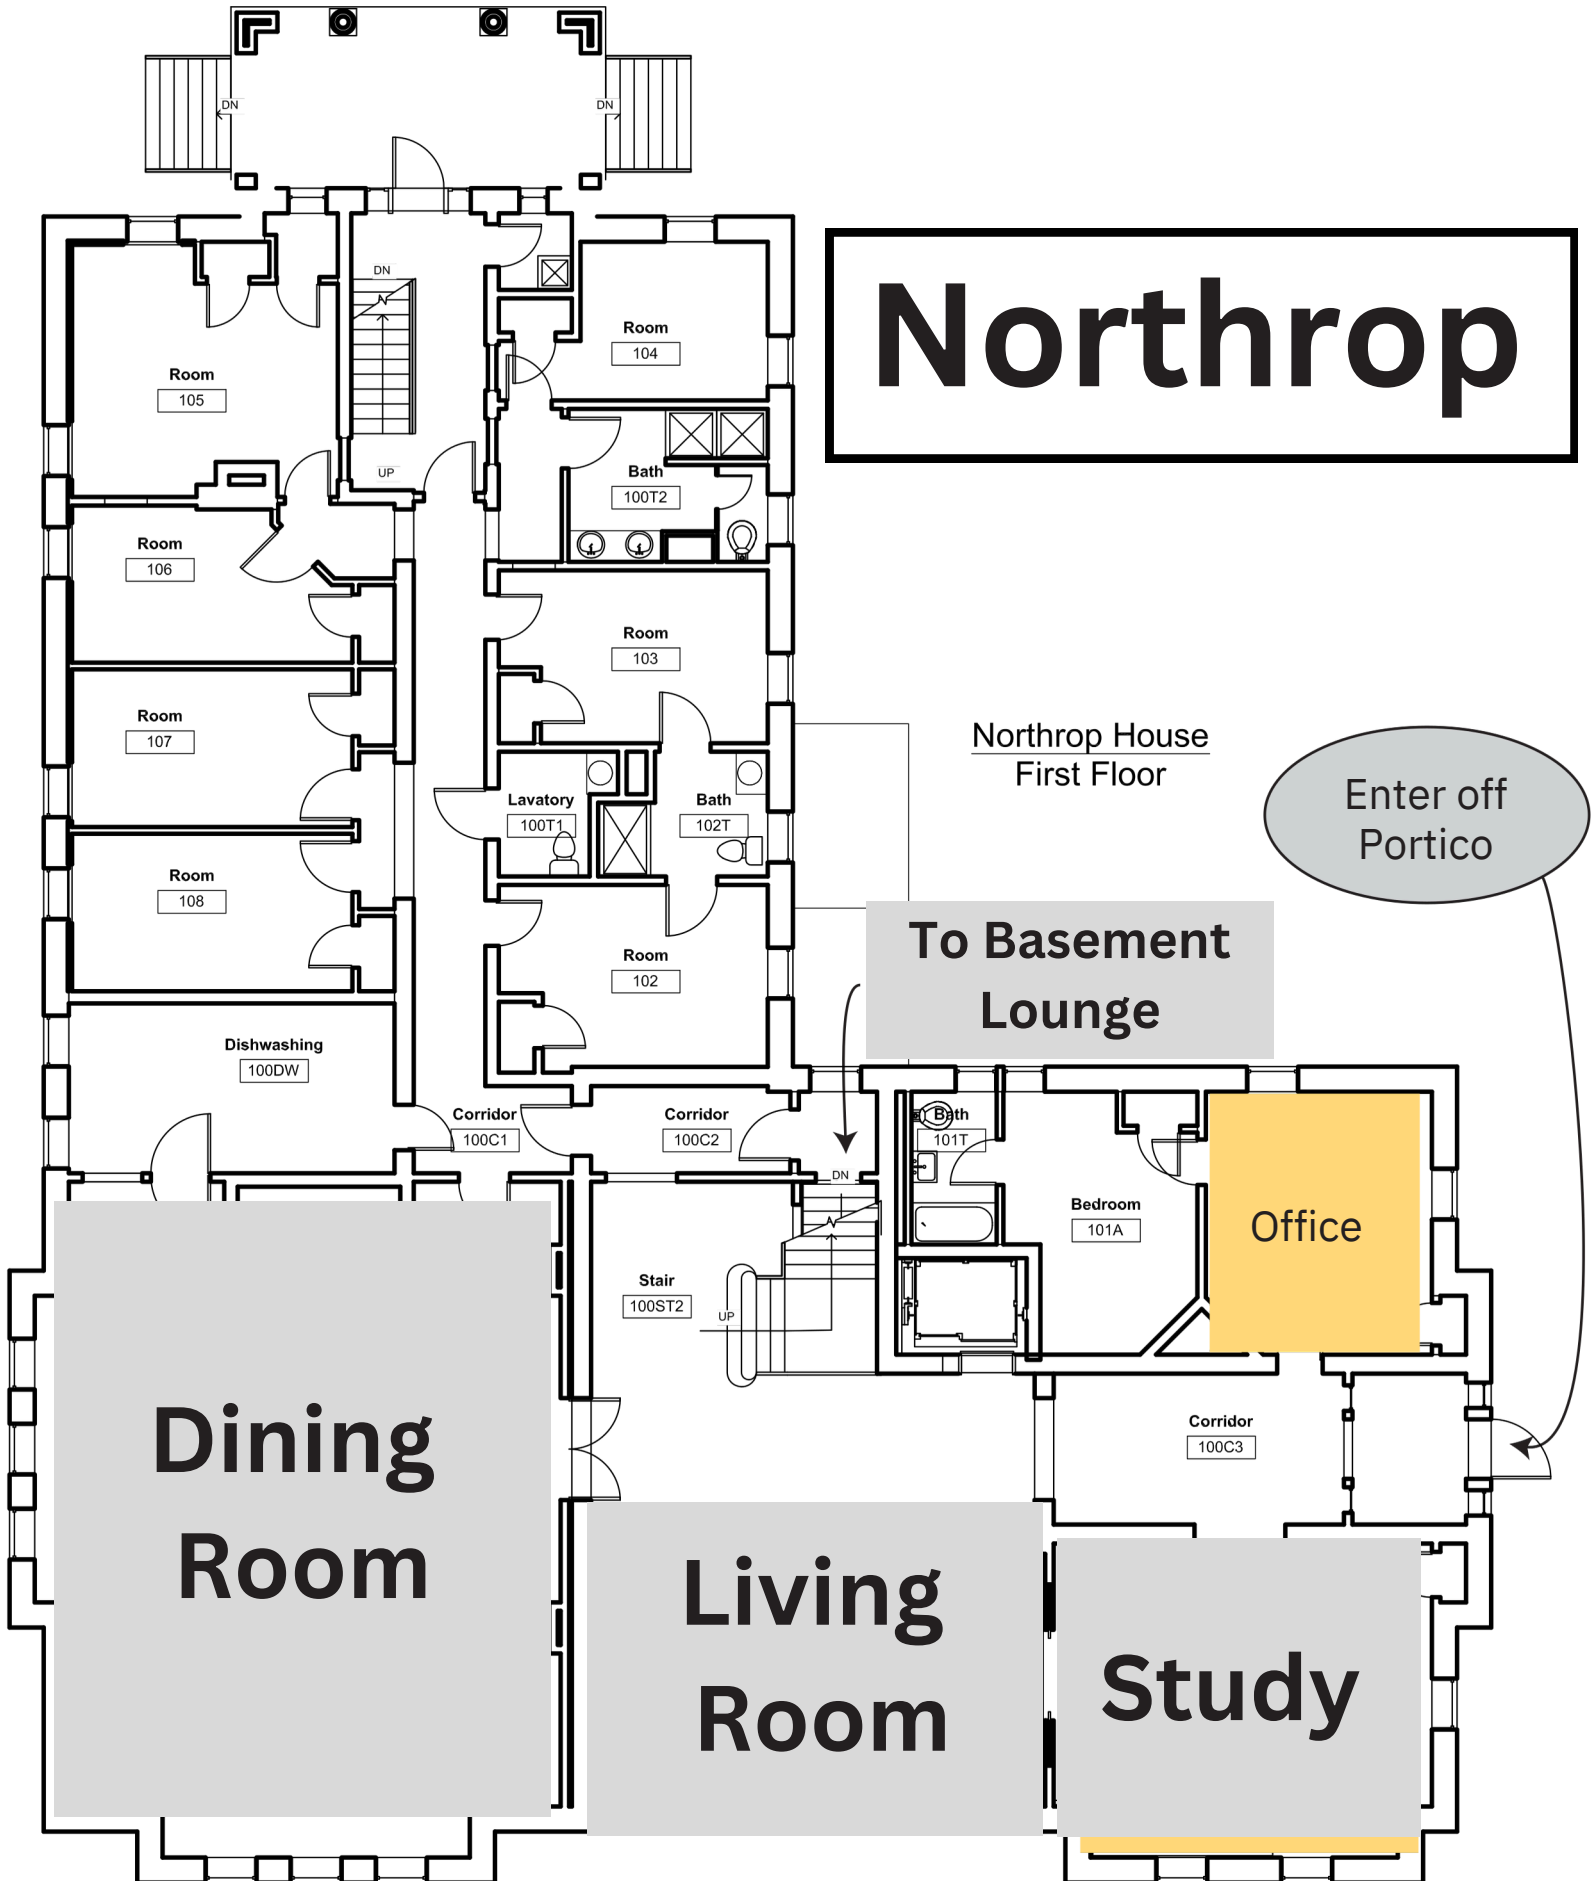

BALDWIN

**Room 001
Downstairs**

Note: there's also a basement lounge we can use. Stairs are behind the Living Room

CHAPIN

Living Room

Foyer

ENTER

Enter Here
for Dining Hall

Enter off Elm St.

CHASE

Upper Level

DUCKETT

GILLETT

Enter off Portico

Northrop

Northrop House
First Floor

Enter off
Portico

To Basement
Lounge

Dining
Room

Living
Room

Study

Office

Room
105

Room
104

Room
106

Room
103

Room
107

Lavatory
100T1

Bath
102T

Room
108

Room
102

Dishwashing
100DW